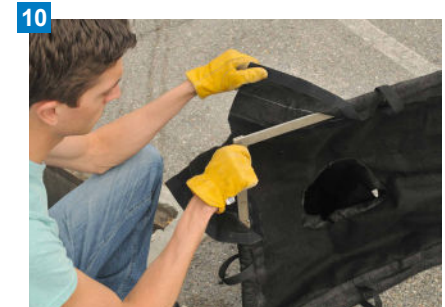

Ultra-Drain Guard COMPARISON GUIDE

ULTRA-DRAIN GUARD MODEL	REMOVES OIL	REMOVES SEDIMENT	REMOVES HEAVY METALS	REMOVES TRASH AND DEBRIS	USES ULTRA-X-TEX	ECO-SMART	TRIM-TO-FIT	EXTRA LARGE CAPACITY	INLET GUARD STYLE AVAILABLE	REUSABLE COMPONENTS	ADJUSTABLE FRAME
1. Oil and Sediment	✓ 3 Litres	✓		✓			✓				
2. Oil and Sediment Plus	✓ 5 Litres	✓		✓	✓	✓	✓				
3. Trash and Debris				✓			✓				
4. Ultimate	✓ 6 Litres	✓		✓	✓	✓	✓				
5. Inlet Guard	✓	✓		✓	○	○	✓		✓		
6. Recycled	✓ 4 Litres	✓		✓	✓	✓	✓				
7. Reusable		✓		✓				✓	✓	✓	
8. High-Capacity	✓ 7 Litres	✓		✓			✓				
9. Heavy Metal	✓ 0.8 Litres	✓	✓	✓			✓	✓		✓	✓
10. Adjustable Frame	✓ 3 Litres	✓		✓		✓	✓				